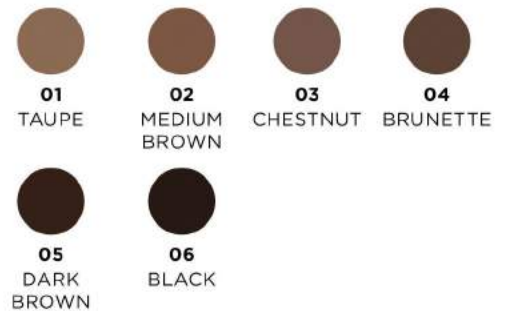

JORDANA

RETRACTABLE BROW pencil

Shape N' Tame RBP

What It Is

The dual-ended spoolie + mechanical pencil gives you all the tools you need for perfect brows.

- + Cruelty Free
- + Waterproof, stays for 12 hours
- + Available in 6 shades
- + Made in Germany

new!

EYE SHAPER 3-IN-1 BROW, SHADOW & LINER

JML

- Versatile wet and dry formula
- Multi-performing powder can be used as eyeshadow, liner and brow color
- One-stroke yields a super high payoff with a soft matte finish
- Silky, thin film adheres perfectly onto the skin
- Mess-proof and crease-proof formula stays put all day
- 6 pigment packed shades for wide range of eye colors and skin tones

MADE IN USA