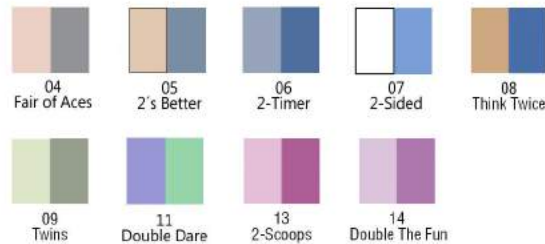

**INCOLOR Luxury Eye Shadow Duo IED**

- 2 Blendable Colors in Each Palette
- Day-to-Night Shadow Combinations
- Dual Sponge/Brush Applicator Included

**Eyeshadow Duo ES**

- Silky-Smooth Texture
- Use Wet or Dry
- Ultra Smooth Application & Blendability
- Intense Color Payoff
- Made in China