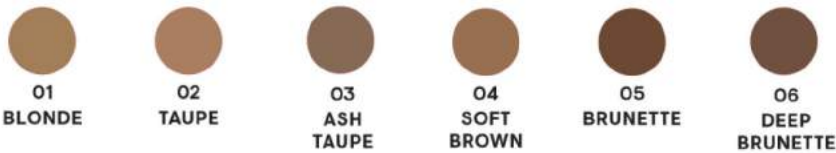

JORDANA

RETRACTABLE BROW pencil

Shape N' Tame RBP

What It Is

The dual-ended spoolie + mechanical pencil gives you all the tools you need for perfect brows.

- + Cruelty Free
- + Waterproof, stays for 12 hours
- + Available in 6 shades
- + Made in Germany